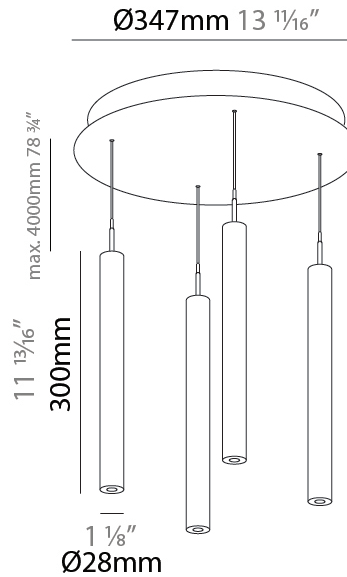

GENERAL

Series: G-Mini Round
Subseries: G-Mini Round Hangover
Brand: Prolight
Division: Architectural
Mounting Type: Suspension
Mounting Location: Ceiling
Subcategory: Spots

PHYSICAL

Shape: Cylinder
Diameter (mm): 347
Diameter (in): 13 11/16
Height (mm): 300
Height (in): 11 13/16
Light Distribution: Direct
Diffuser: Shine Ring - NOR / OPL / YEL / ORA / RED / BLU / GRN
Fixture Finish: SSR / BKV / CWI / CRY / HAB / UFT / ITA / RUA / FTG / MYG / LOD / PUS / FRO / FUP / KIA / POP / BLS / SPG / MEY / GOH / GUM / CHC / COM / ABZ / JAG / OBR / MOS / ROR
Accent Finish: NOF / COP / MIR / SSS
Fixture Material: Extruded Aluminum / Steel
Cable Details: 2,000mm/78 3/4" / 4,000mm/157 1/2" - Cable, Black, Green, Orange, Red, White

ELECTRICAL

Lamp Type: LED (Zhaga Standard)
Input Wattage (W): 26
Total Output Wattage (W): 23.7
Dimming: Non-Dimmable
Driver Included: Yes
Driver Location: Integrated
Driver Type: Constant Current - Universal
Driver Class: Class 2
Input Voltage (V): 120 - 277

LED

Color Temperature (°K): 2700 / 3000 / 3500 / 4000
Max. Delivered Lumen (lm): 1557 / 1421 / 1499 / 1450
Nominal Lumen (lm): 1840 / 1949 / 2057 / 2112
CRI: >90 CRI
Lamp Life (hrs): 50000

OPTICAL

Beam Angle: 32 / 58

RATINGS AND CERTIFICATIONS

Certified By: Certified for North American Standards
IP rating: IP20