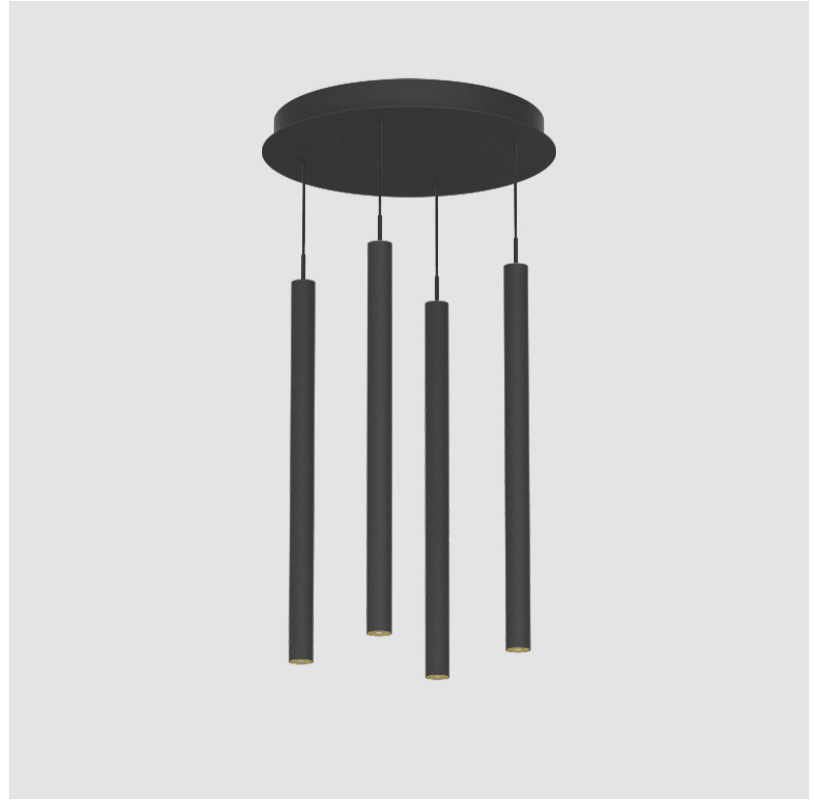

GENERAL

Series: G-Mini Round
Subseries: G-Mini Round Hangover
Brand: Prolight
Division: Architectural
Mounting Type: Suspension
Mounting Location: Ceiling
Subcategory: Spots

PHYSICAL

Shape: Cylinder
Diameter (mm): 347
Diameter (in): 13 1/16
Height (mm): 450
Height (in): 17 11/16
Light Distribution: Direct
Diffuser: Shine Ring - NOR / OPL / YEL / ORA / RED / BLU / GRN
Fixture Finish: SSR / BKV / CWI / CRY / HAB / UFT / ITA / RUA / FTG / MYG / LOD / PUS / FRO / FUP / KIA / POP / BLS / SPG / MEY / GOH / GUM / CHC / COM / ABZ / JAG / OBR / MOS / ROR
Accent Finish: NOF / COP / MIR / SSS
Fixture Material: Extruded Aluminum / Steel
Cable Details: 2,000mm/78 3/4" / 4,000mm/157 1/2" - Cable, Black, Green, Orange, Red, White

ELECTRICAL

Lamp Type: LED (Zhaga Standard)
Input Wattage (W): 26
Total Output Wattage (W): 23.7
Dimming: Non-Dimmable
Driver Included: Yes
Driver Location: Integrated
Driver Type: Constant Current - Universal
Driver Class: Class 2
Input Voltage (V): 120 - 277

LED

Color Temperature (°K): 2700 / 3000 / 3500 / 4000
Max. Delivered Lumen (lm): 1557 / 1421 / 1499 / 1450
Nominal Lumen (lm): 1840 / 1949 / 2057 / 2112
CRI: >90 CRI
Lamp Life (hrs): 50000

OPTICAL

Beam Angle: 32 / 58

RATINGS AND CERTIFICATIONS

Certified By: Certified for North American Standards
IP rating: IP20